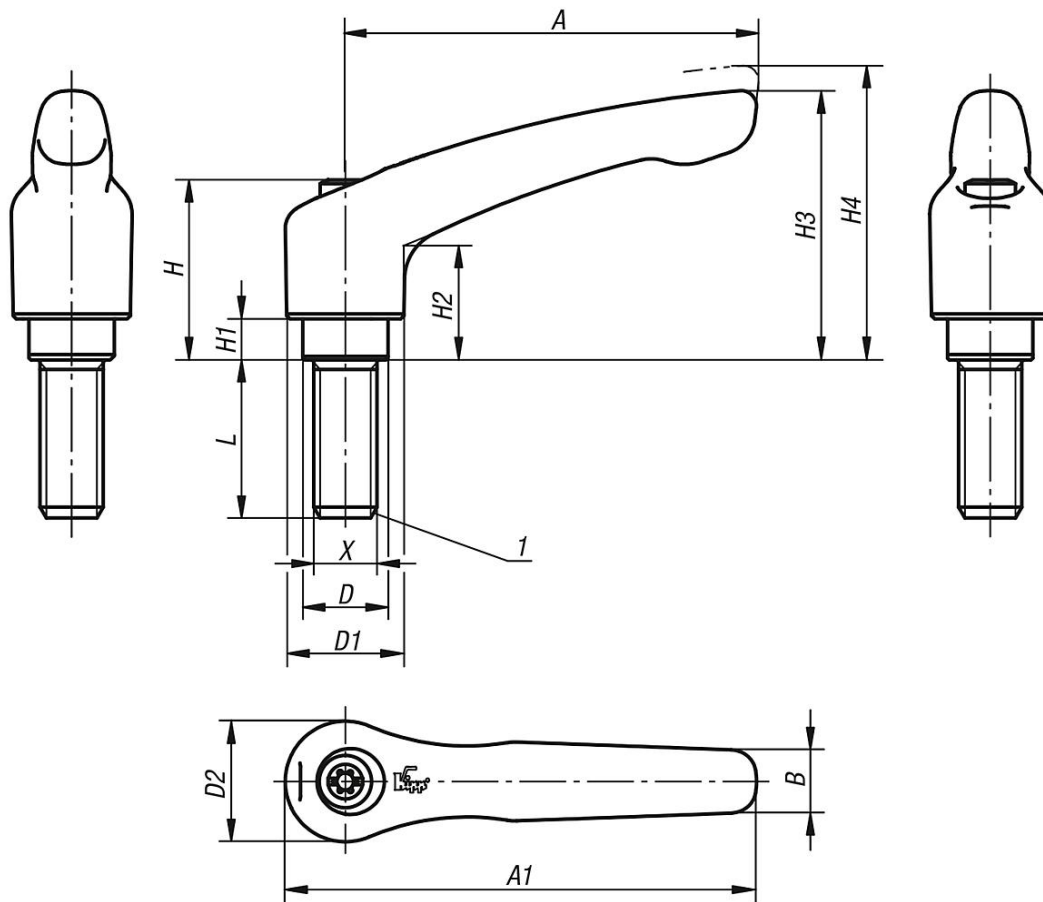

### Description

**Material:**

Handle die-cast zinc DIN EN 12844.

Steel parts stainless steel 1.4305.

**Version:**

Handle, powder-coated.

Steel parts bright.

**Note:**

Standard colours are:

orange RAL 2004, ruby red RAL 3003, silver metallic.

Where  $L \geq 60$  mm the thread length is 60 mm.

**On request:**

Other threads, screw lengths, colours and special versions.

Dimension "H1" available in other lengths at extra charge.

**Drawing reference:**

1) flat point DIN EN ISO 4753

**Clamping levers, die-cast zinc with external thread, threaded insert stainless steel**

Item description/product images

lift to  
disengage

# Clamping levers, die-cast zinc with external thread, threaded insert stainless steel

Drawings