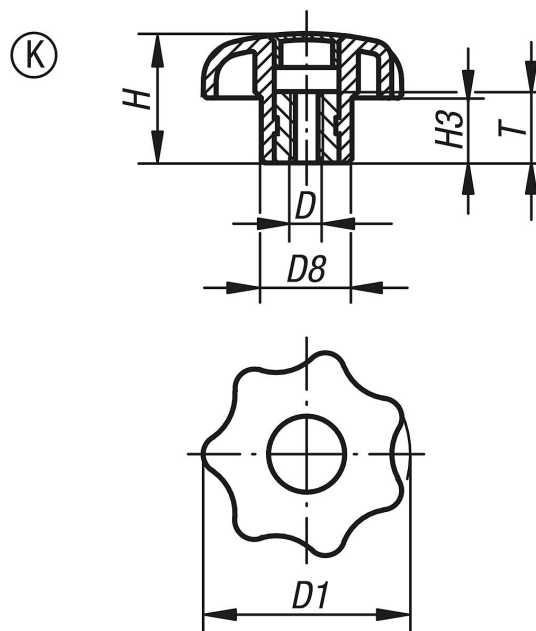

Overview of items

Order No.	Colour Cap	Form	D	D1	D8	H	H3	T
K0154.204	black grey RAL 7021	K	M4	25	12	16	8	10
K0154.2045	light grey RAL 7035	K	M4	25	12	16	8	10
K0154.2046	traffic red RAL 3020	K	M4	25	12	16	8	10
K0154.2047	colza yellow RAL 1021	K	M4	25	12	16	8	10
K0154.205	black grey RAL 7021	K	M5	25	12	16	8	10
K0154.2055	light grey RAL 7035	K	M5	25	12	16	8	10
K0154.2056	traffic red RAL 3020	K	M5	25	12	16	8	10
K0154.2057	colza yellow RAL 1021	K	M5	25	12	16	8	10
K0154.2061	black grey RAL 7021	K	M6	25	12	16	8	10
K0154.20615	light grey RAL 7035	K	M6	25	12	16	8	10
K0154.20616	traffic red RAL 3020	K	M6	25	12	16	8	10
K0154.20617	colza yellow RAL 1021	K	M6	25	12	16	8	10
K0154.2051	black grey RAL 7021	K	M5	32	14	20	10	10
K0154.20515	light grey RAL 7035	K	M5	32	14	20	10	10
K0154.20516	traffic red RAL 3020	K	M5	32	14	20	10	10
K0154.20517	colza yellow RAL 1021	K	M5	32	14	20	10	10
K0154.206	black grey RAL 7021	K	M6	32	14	20	10	10
K0154.2065	light grey RAL 7035	K	M6	32	14	20	10	10
K0154.2066	traffic red RAL 3020	K	M6	32	14	20	10	10